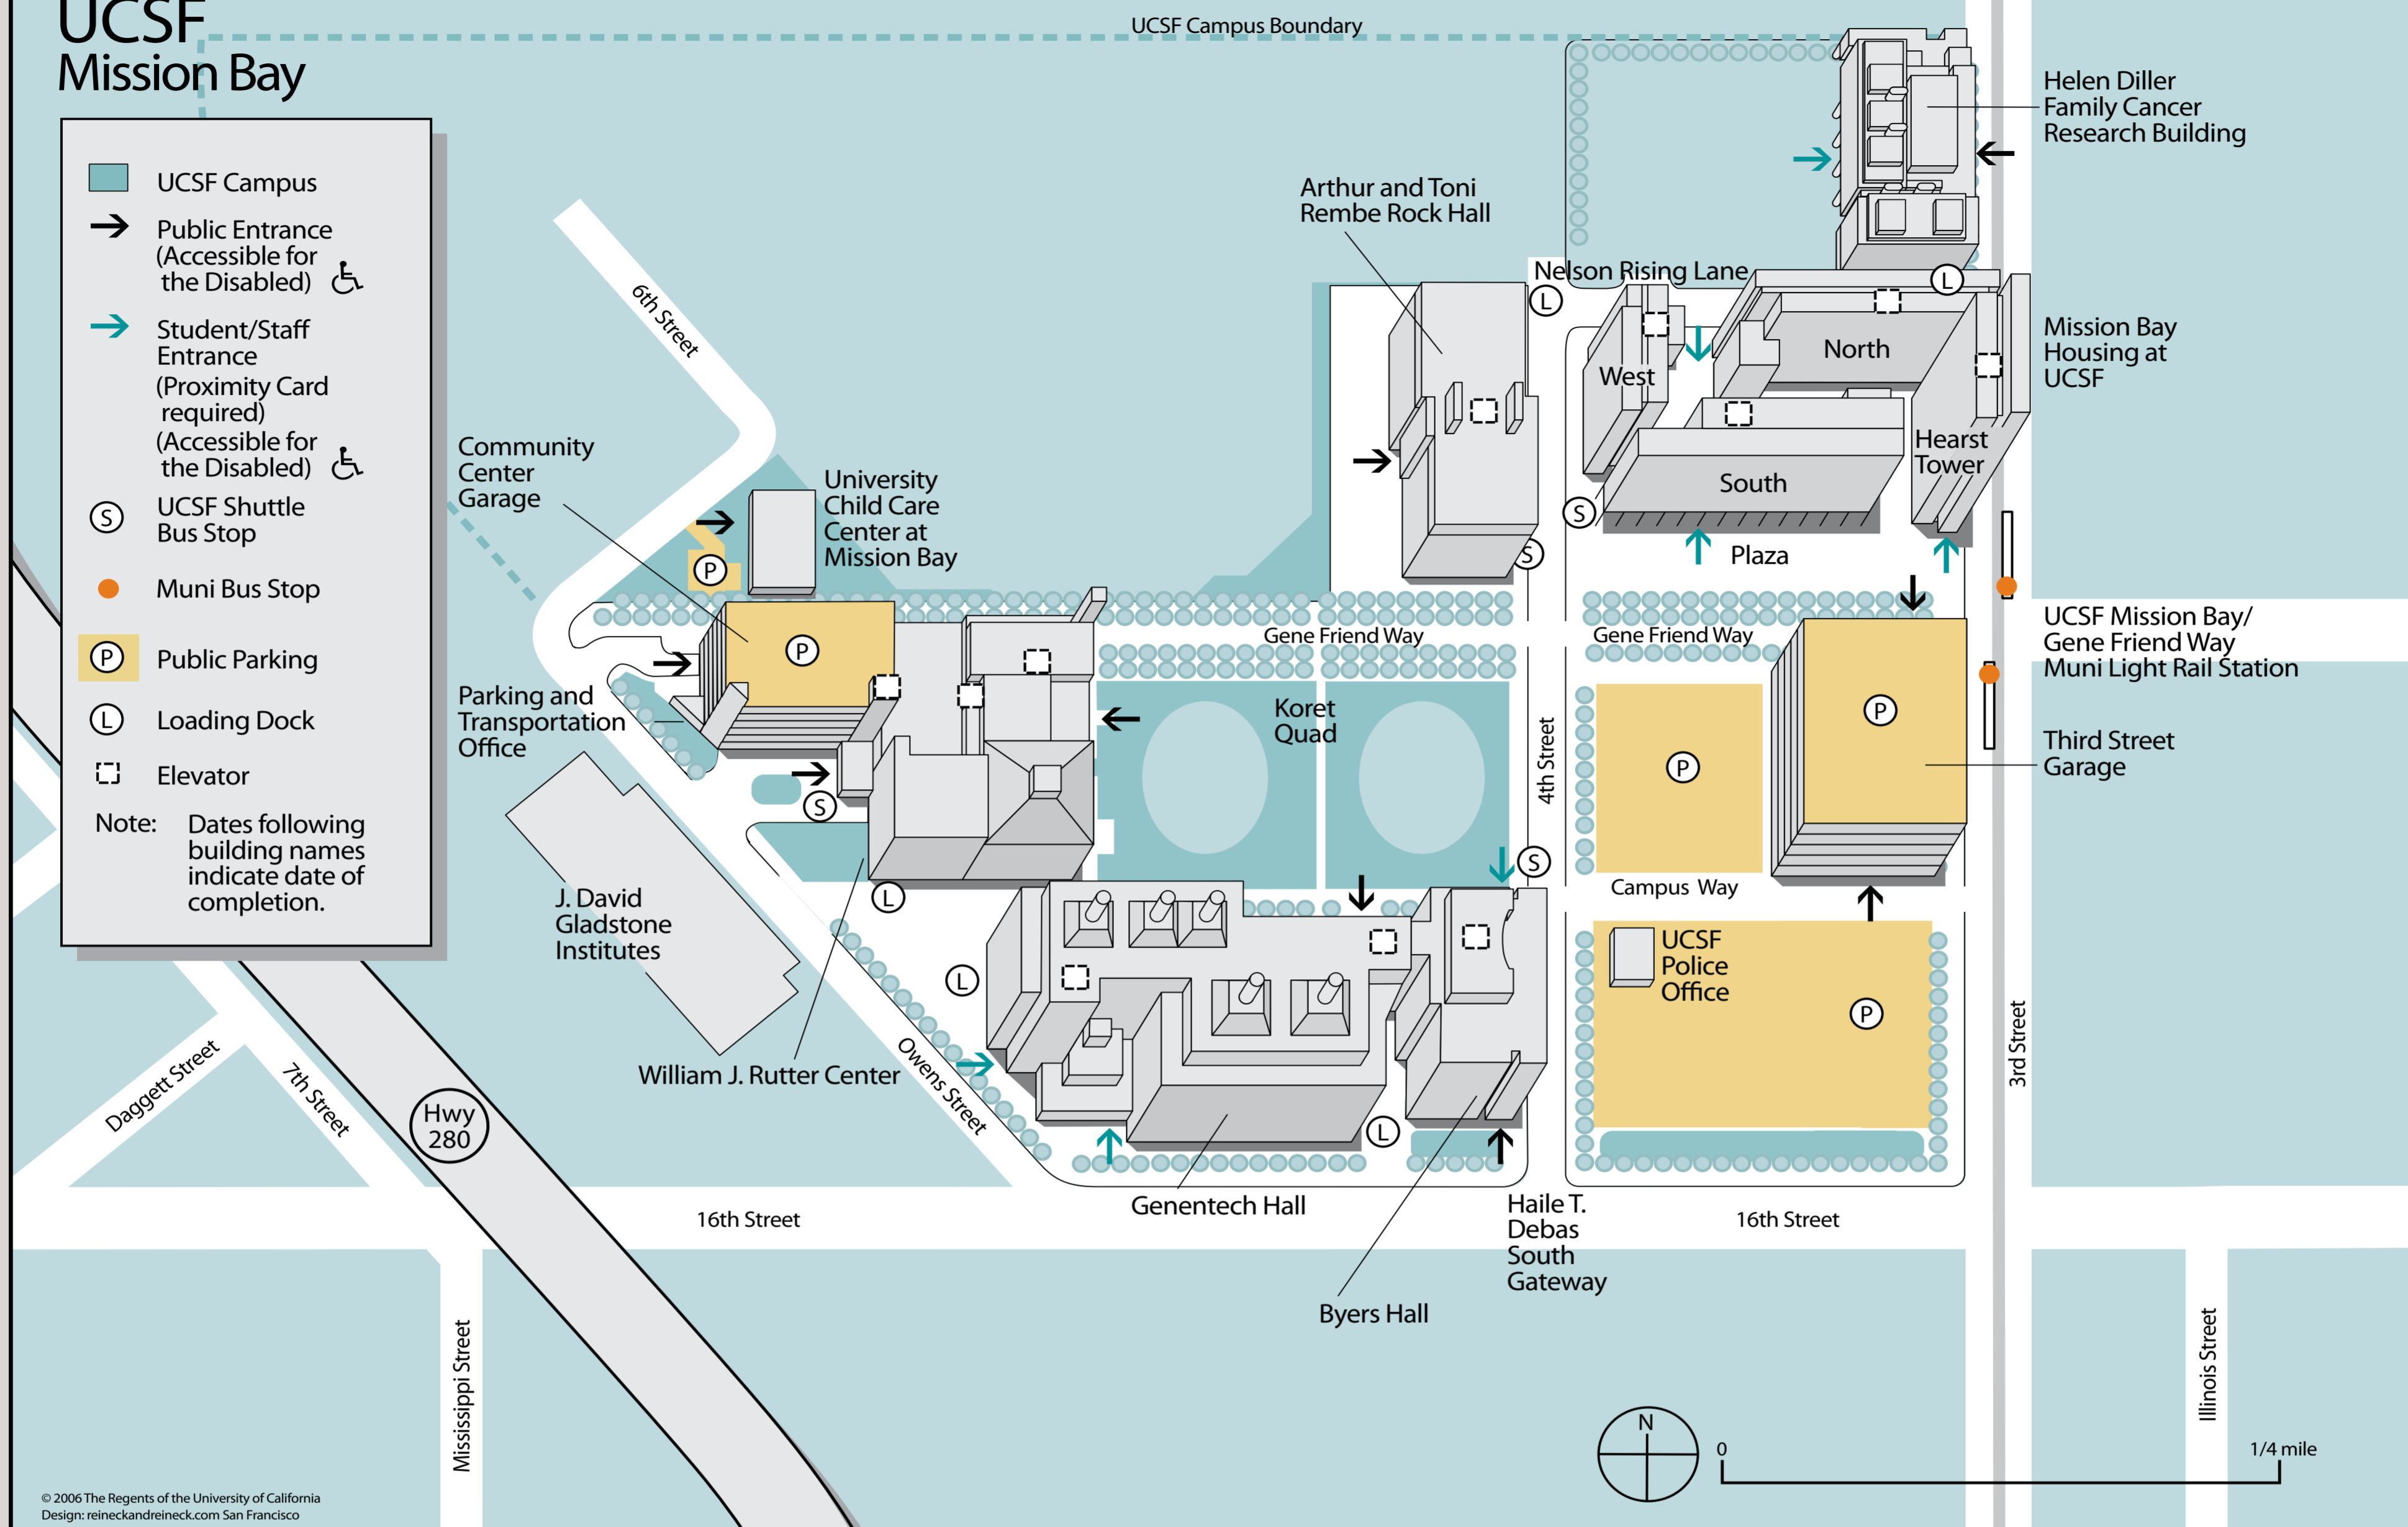

# UCSF Mission Bay

- UCSF Campus
- Public Entrance (Accessible for the Disabled)
- Student/Staff Entrance (Proximity Card required) (Accessible for the Disabled)
- S UCSF Shuttle Bus Stop
- Muni Bus Stop
- P Public Parking
- L Loading Dock
- Elevator

Note: Dates following building names indicate date of completion.

**Arthur and Toni Rembe Rock Hall (RH)**  
1550 4th Street

**Byers Hall (BH)**  
1700 4th Street

**Genentech Hall (GH)**  
600 16th Street  
• Genentech Hall Cafe  
• University Express  
• ATM (Golden 1)

**Helen Diller Family Cancer Research Building (DB)**  
1450 3rd Street

**J. David Gladstone Institutes (Affiliated)**  
1650 Owens Street

**William J. Rutter Center (RC)**  
1675 Owens Street  
• Bakar Fitness & Recreation Center  
• Conference Center  
• The Pub

**Mission Bay Housing at UCSF (H)**  
Hearst Tower: 1560 3rd Street  
West: 1505 4th Street  
North: 525 Nelson Rising Lane  
South: 550 Gene Friend Way  
• ATM (Bank of America/Wells Fargo)  
• Pesant Pies  
• Subway  
• Terzetto Express